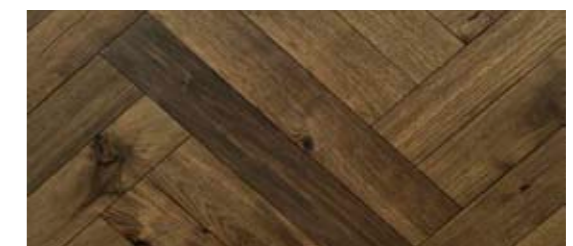

Living room accent wall Concrete

Graphic. Cosy. Contrasting. The loft is daring and headstrong. The walls feature the strong contrast of black and white and the floors are covered with distinguished and respectable oiled parquet. The bathrooms make use of ceramic tiles that resemble concrete, which are complemented by the white paint on the walls. Black interior elements are combined with natural wood.

**Interior door**  
Floor-to-ceiling door  
with black oak veneer

**Switch**  
Berker R series

**Door handles for interior doors**  
Abloy Polar

**Parquet**  
Cognac-coloured herringbone parquet

Stone bathtub Balteco Senzo